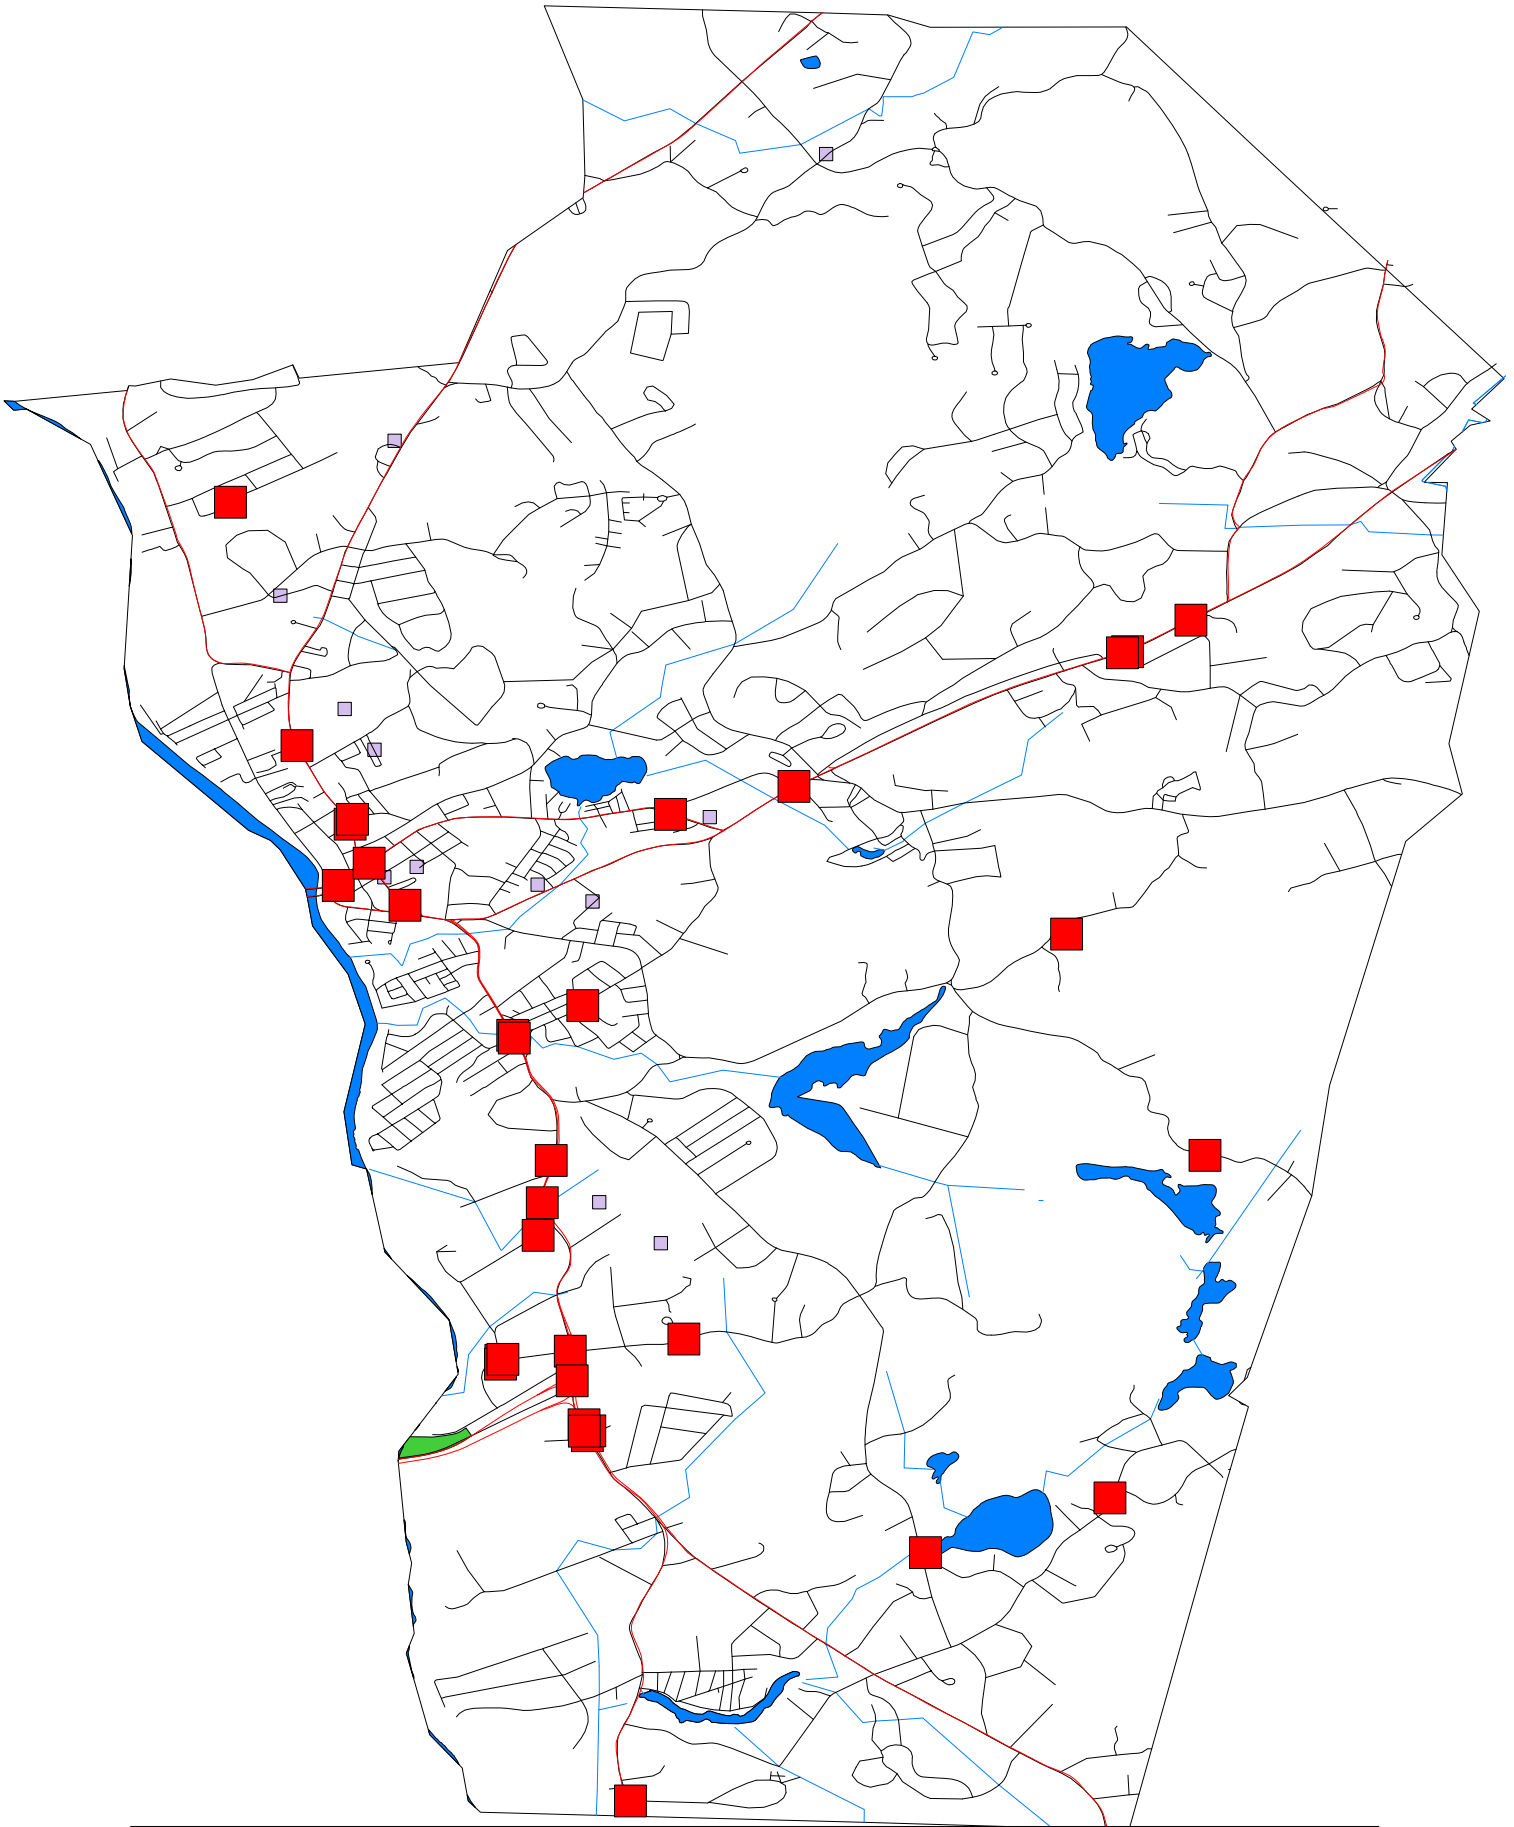

Hudson Police Department

Reportable MVAs

04/15/2010

Mar 1, 2010 thru Mar 31, 2010

Map Legend

Symbol	Description
■	Reportable MVAs