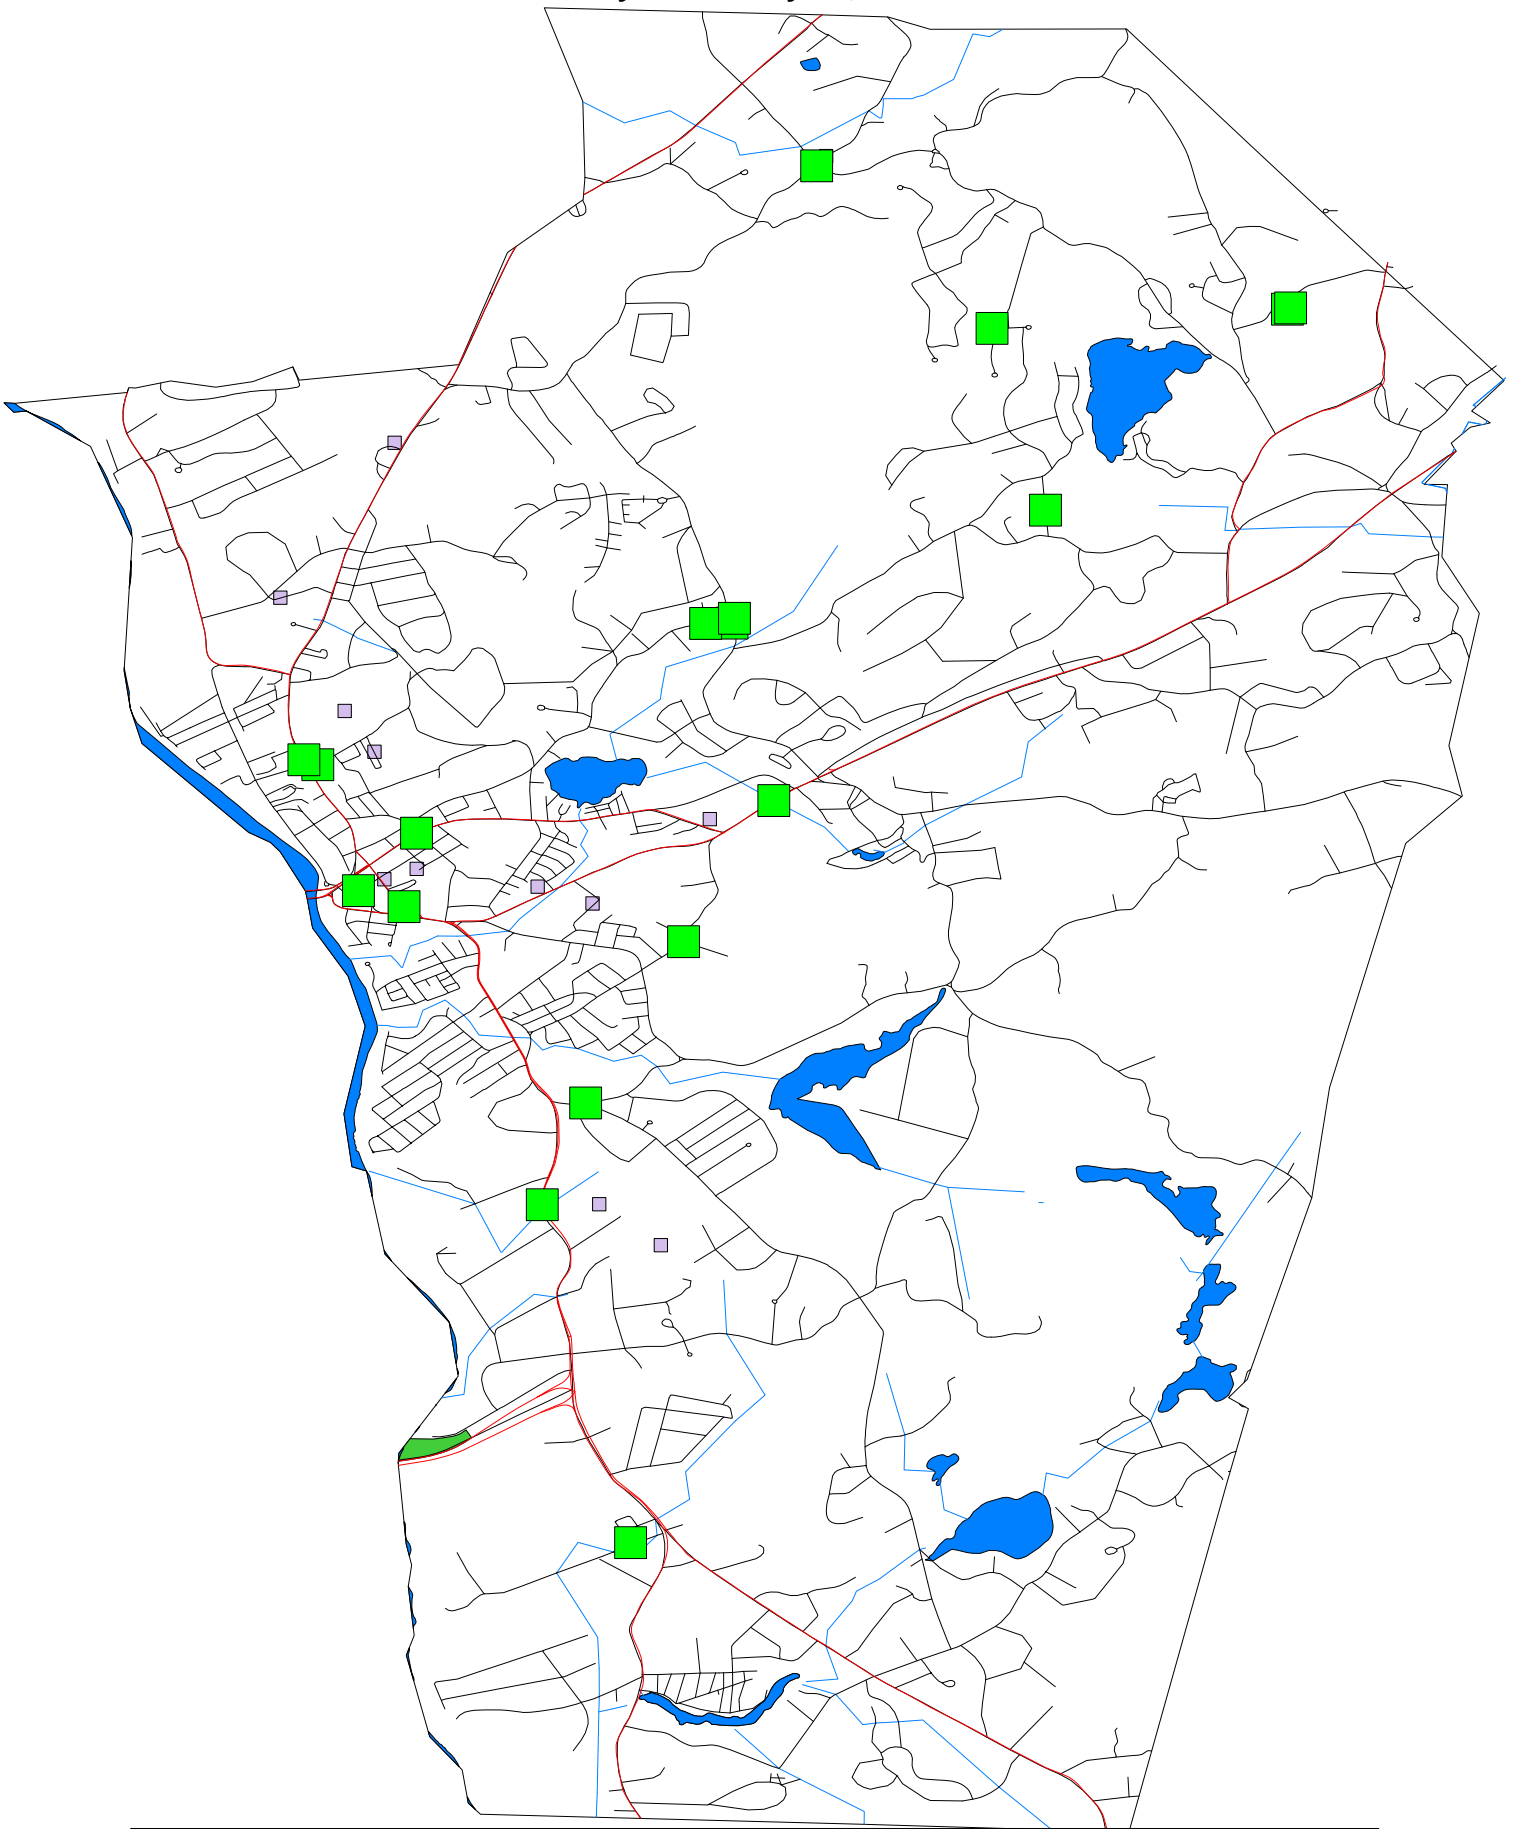

# Hudson Police Department

All Criminal Mischief Calls

06/16/2011

May 1 thru May 31, 2011

## Map Legend

Symbol	Description
■	Criminal Mischief Calls