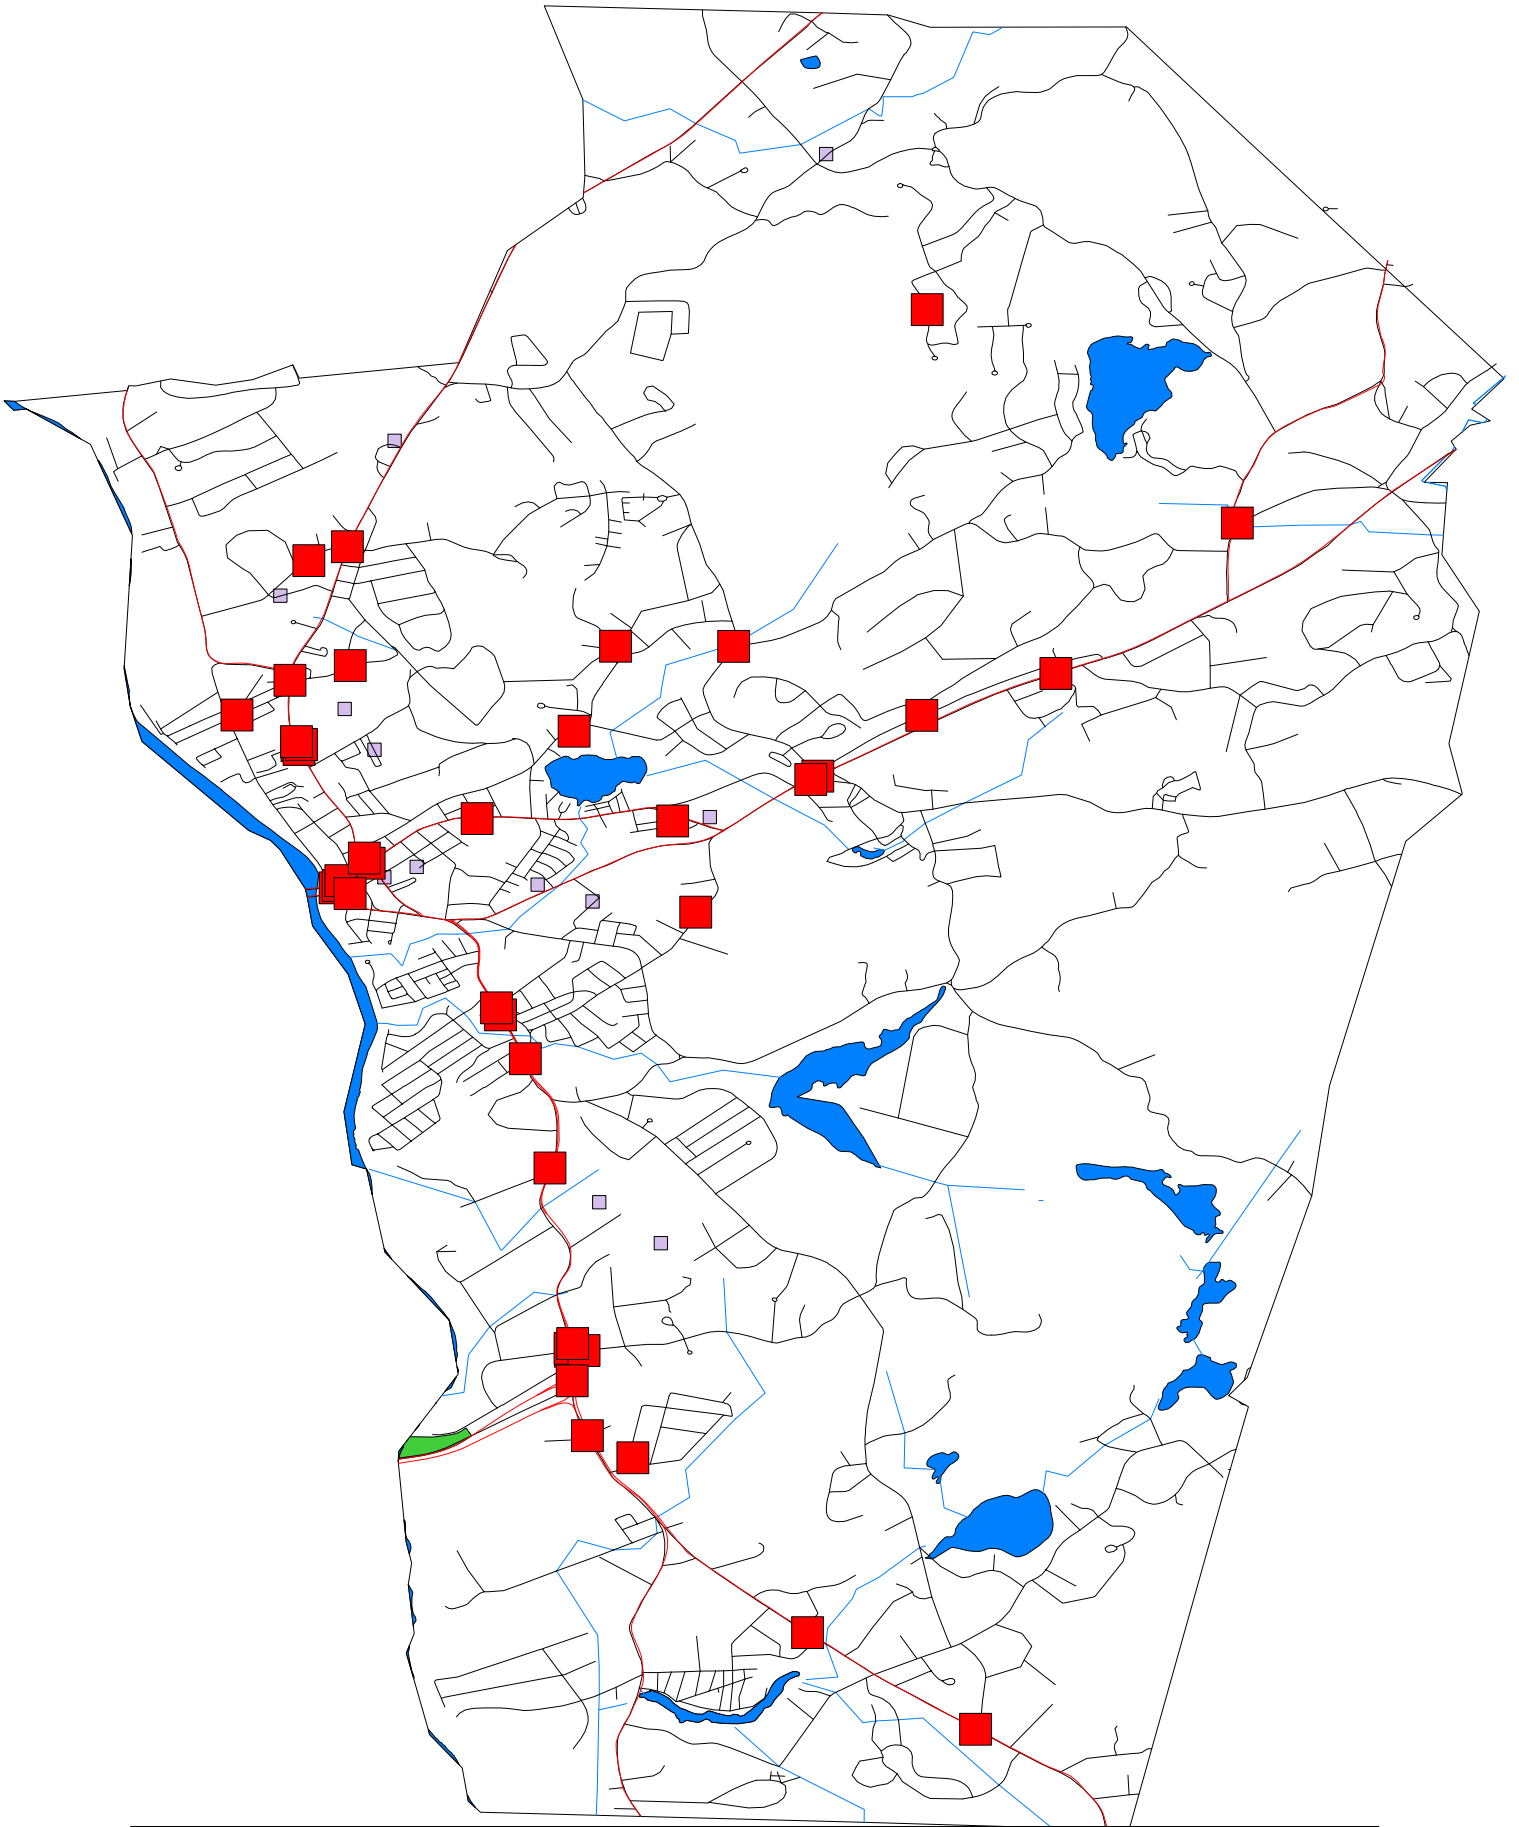

Hudson Police Department

Reportable MVAs

06/16/2011

May 1 thru May 31, 2011

Map Legend

Symbol	Description
■	Reportable MVAs