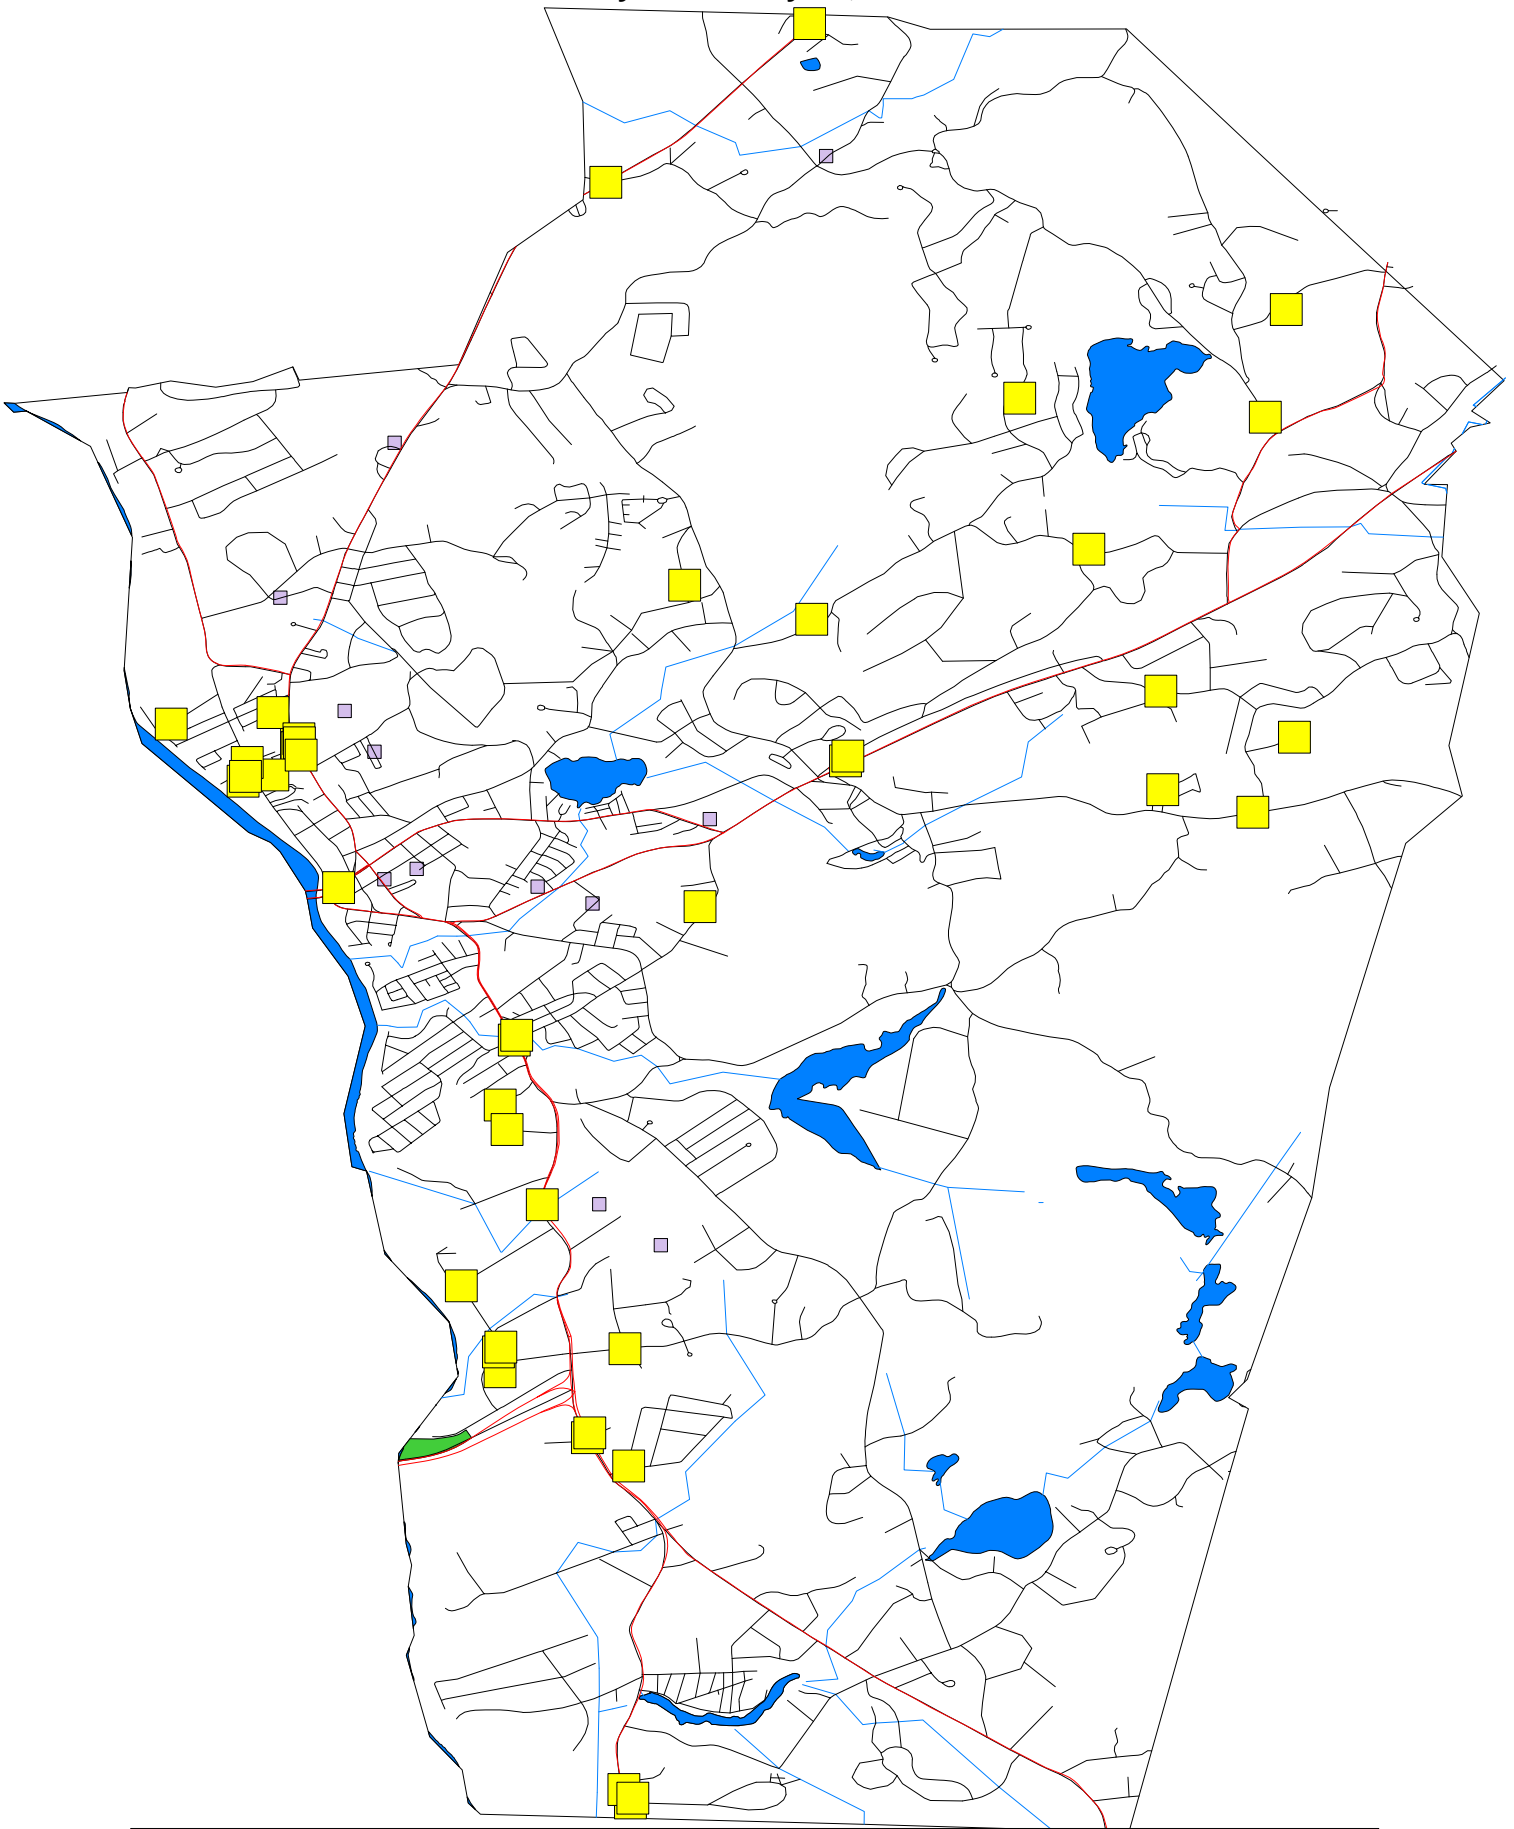

Hudson Police Department

All Theft Calls

06/16/2011

May 1 thru May 31, 2011

Map Legend

Symbol	Description
■	All Theft Calls