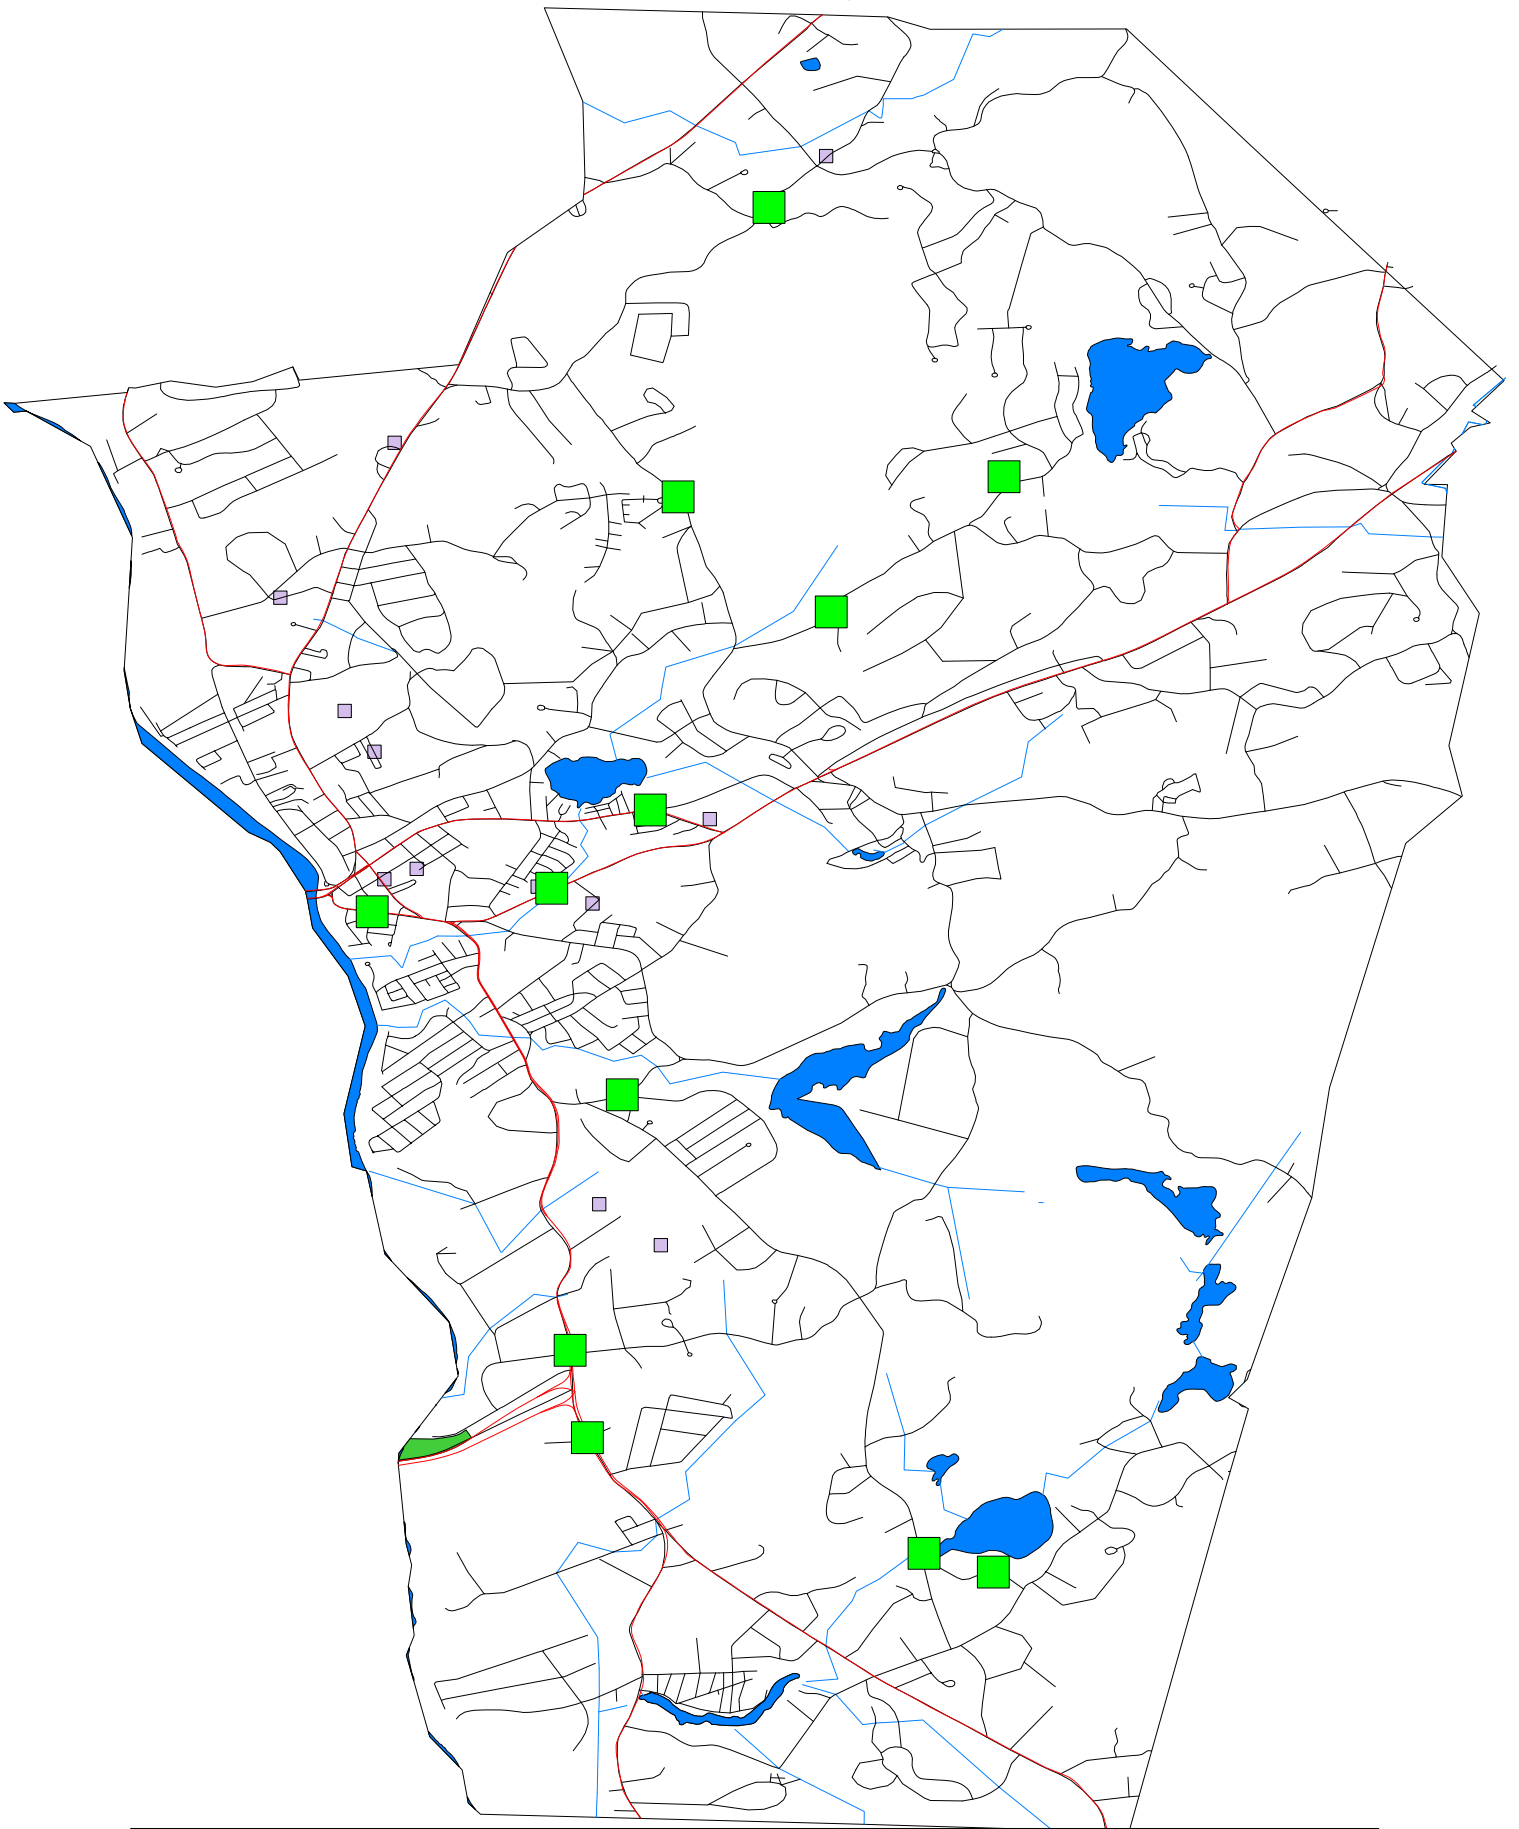

Hudson Police Department

All Criminal Mischief Calls

12/22/2011

Nov 1 thru Nov 30, 2011

Map Legend

Symbol	Description
■	All Criminal Mischief Calls