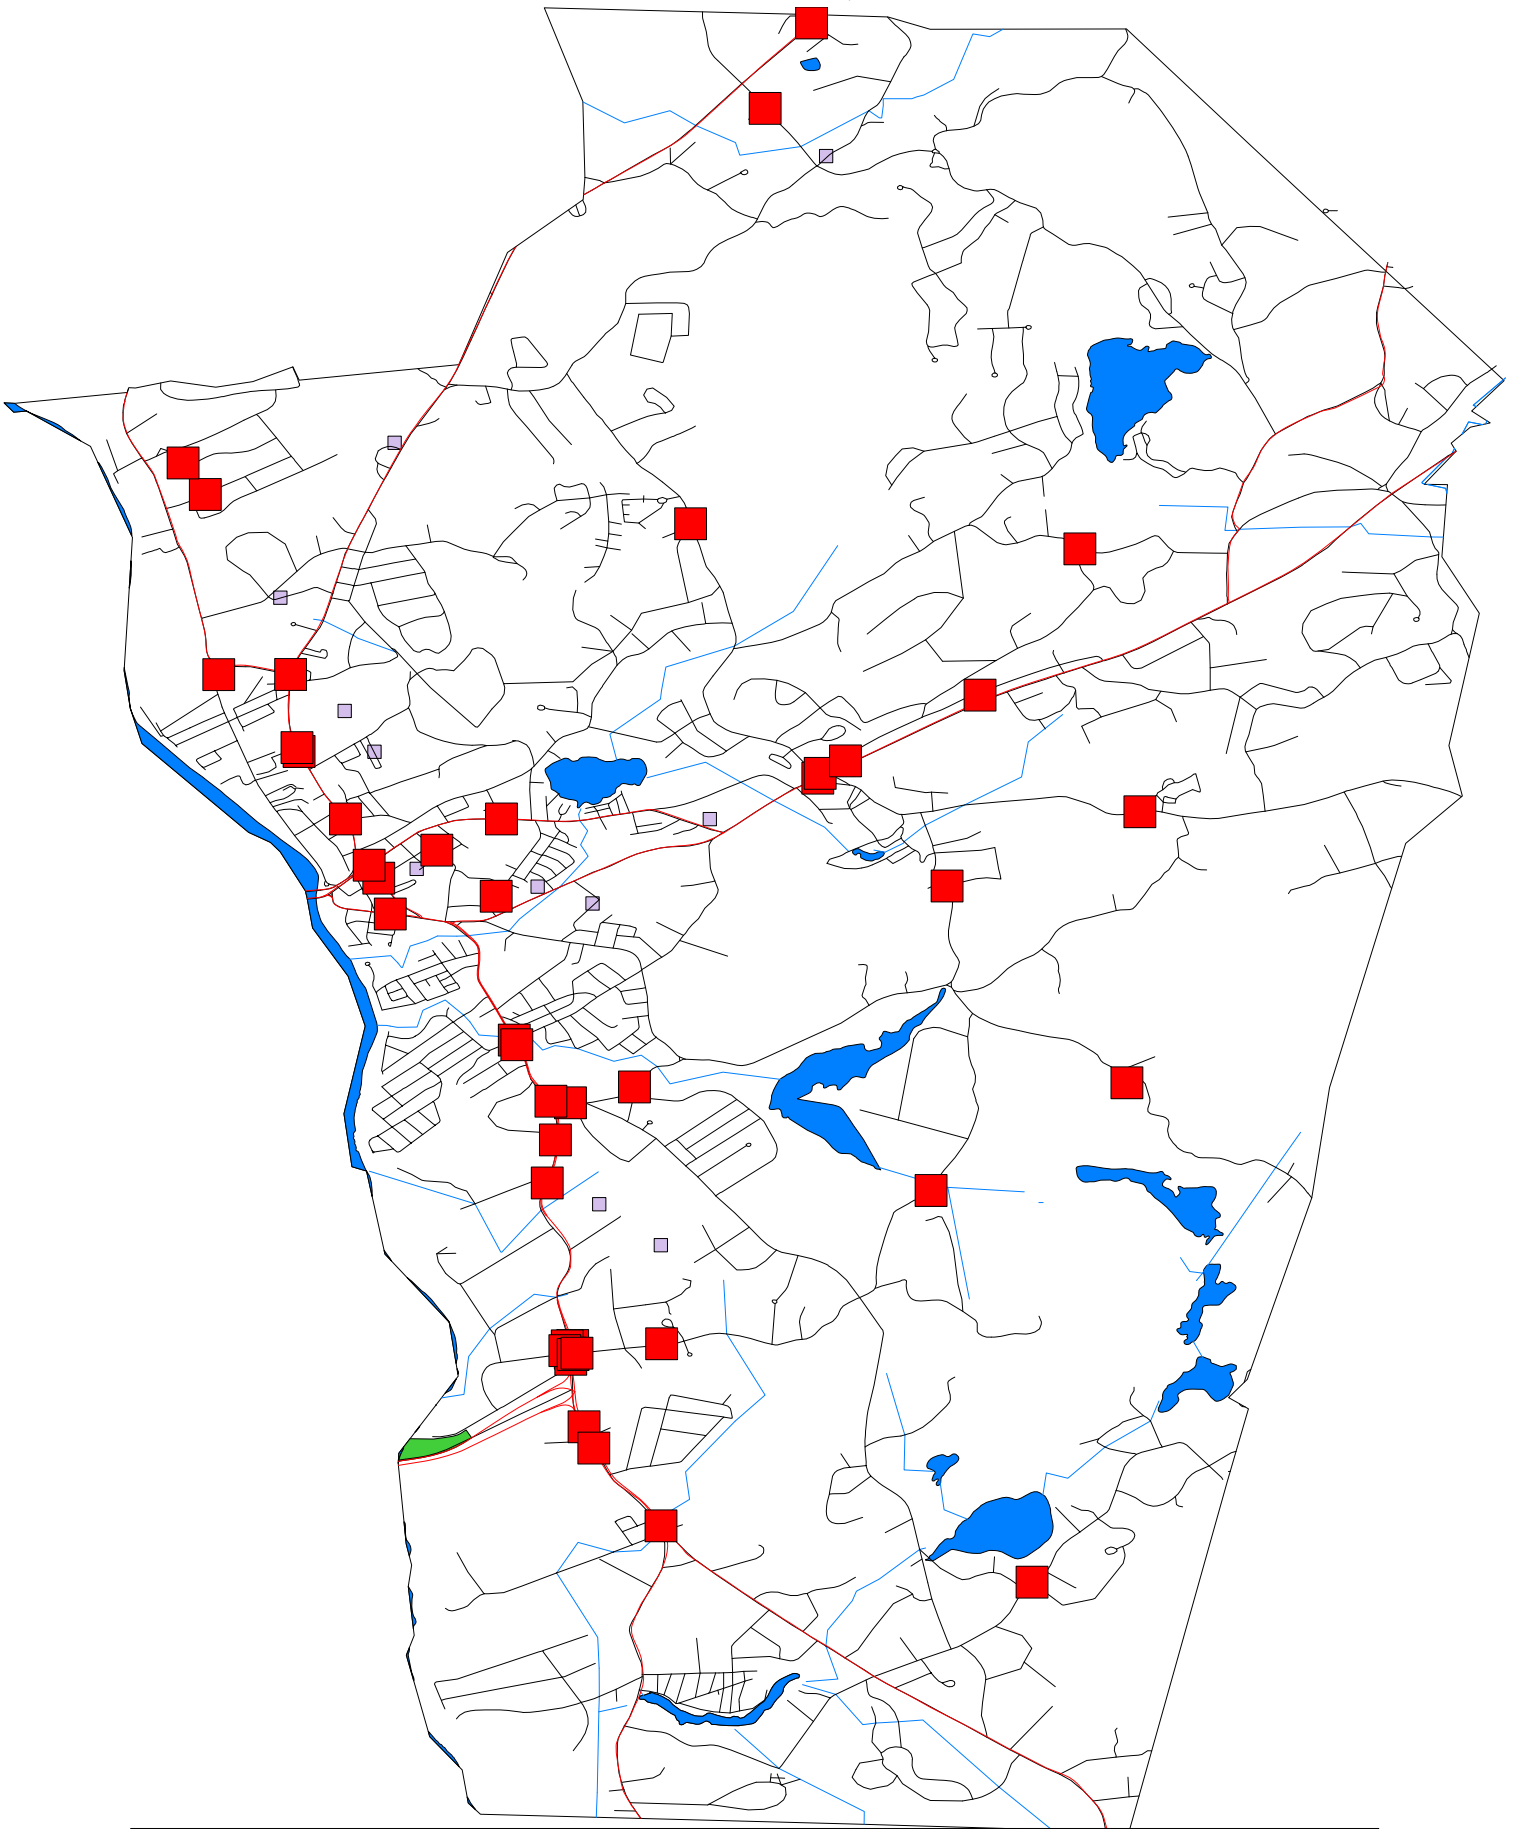

Hudson Police Department

All Reportable MVAs

12/22/2011

Nov 1 thru Nov 31, 2011

Map Legend

Symbol	Description
■	Reportable MVAs