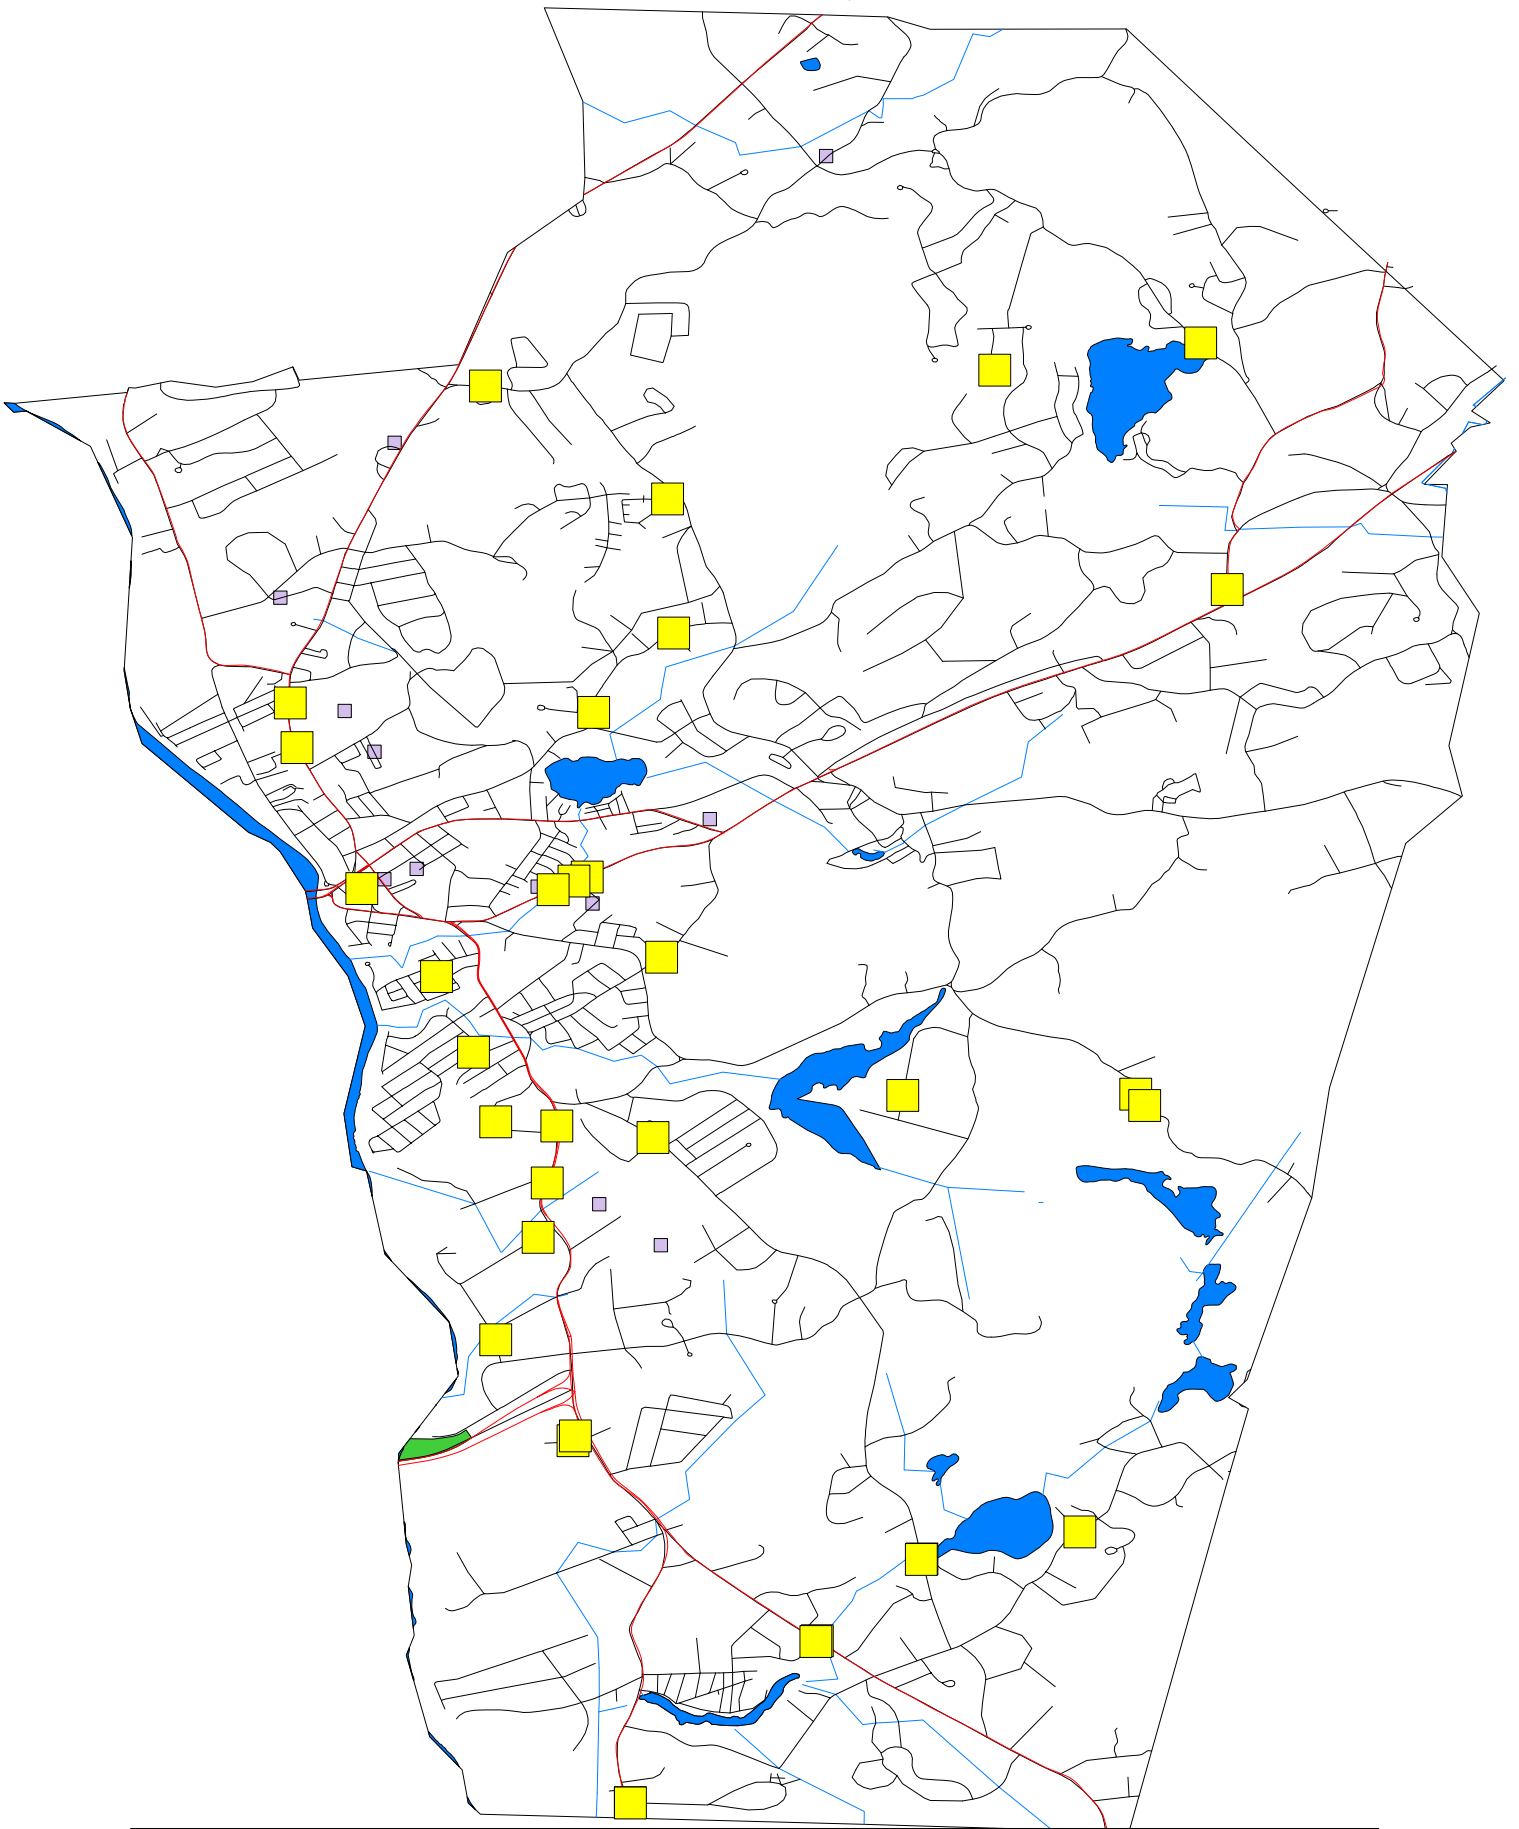

# Hudson Police Department

All Theft Calls

12/22/2011

Nov 1 thru Nov 30, 2011

## Map Legend

Symbol	Description
■	All Theft Calls