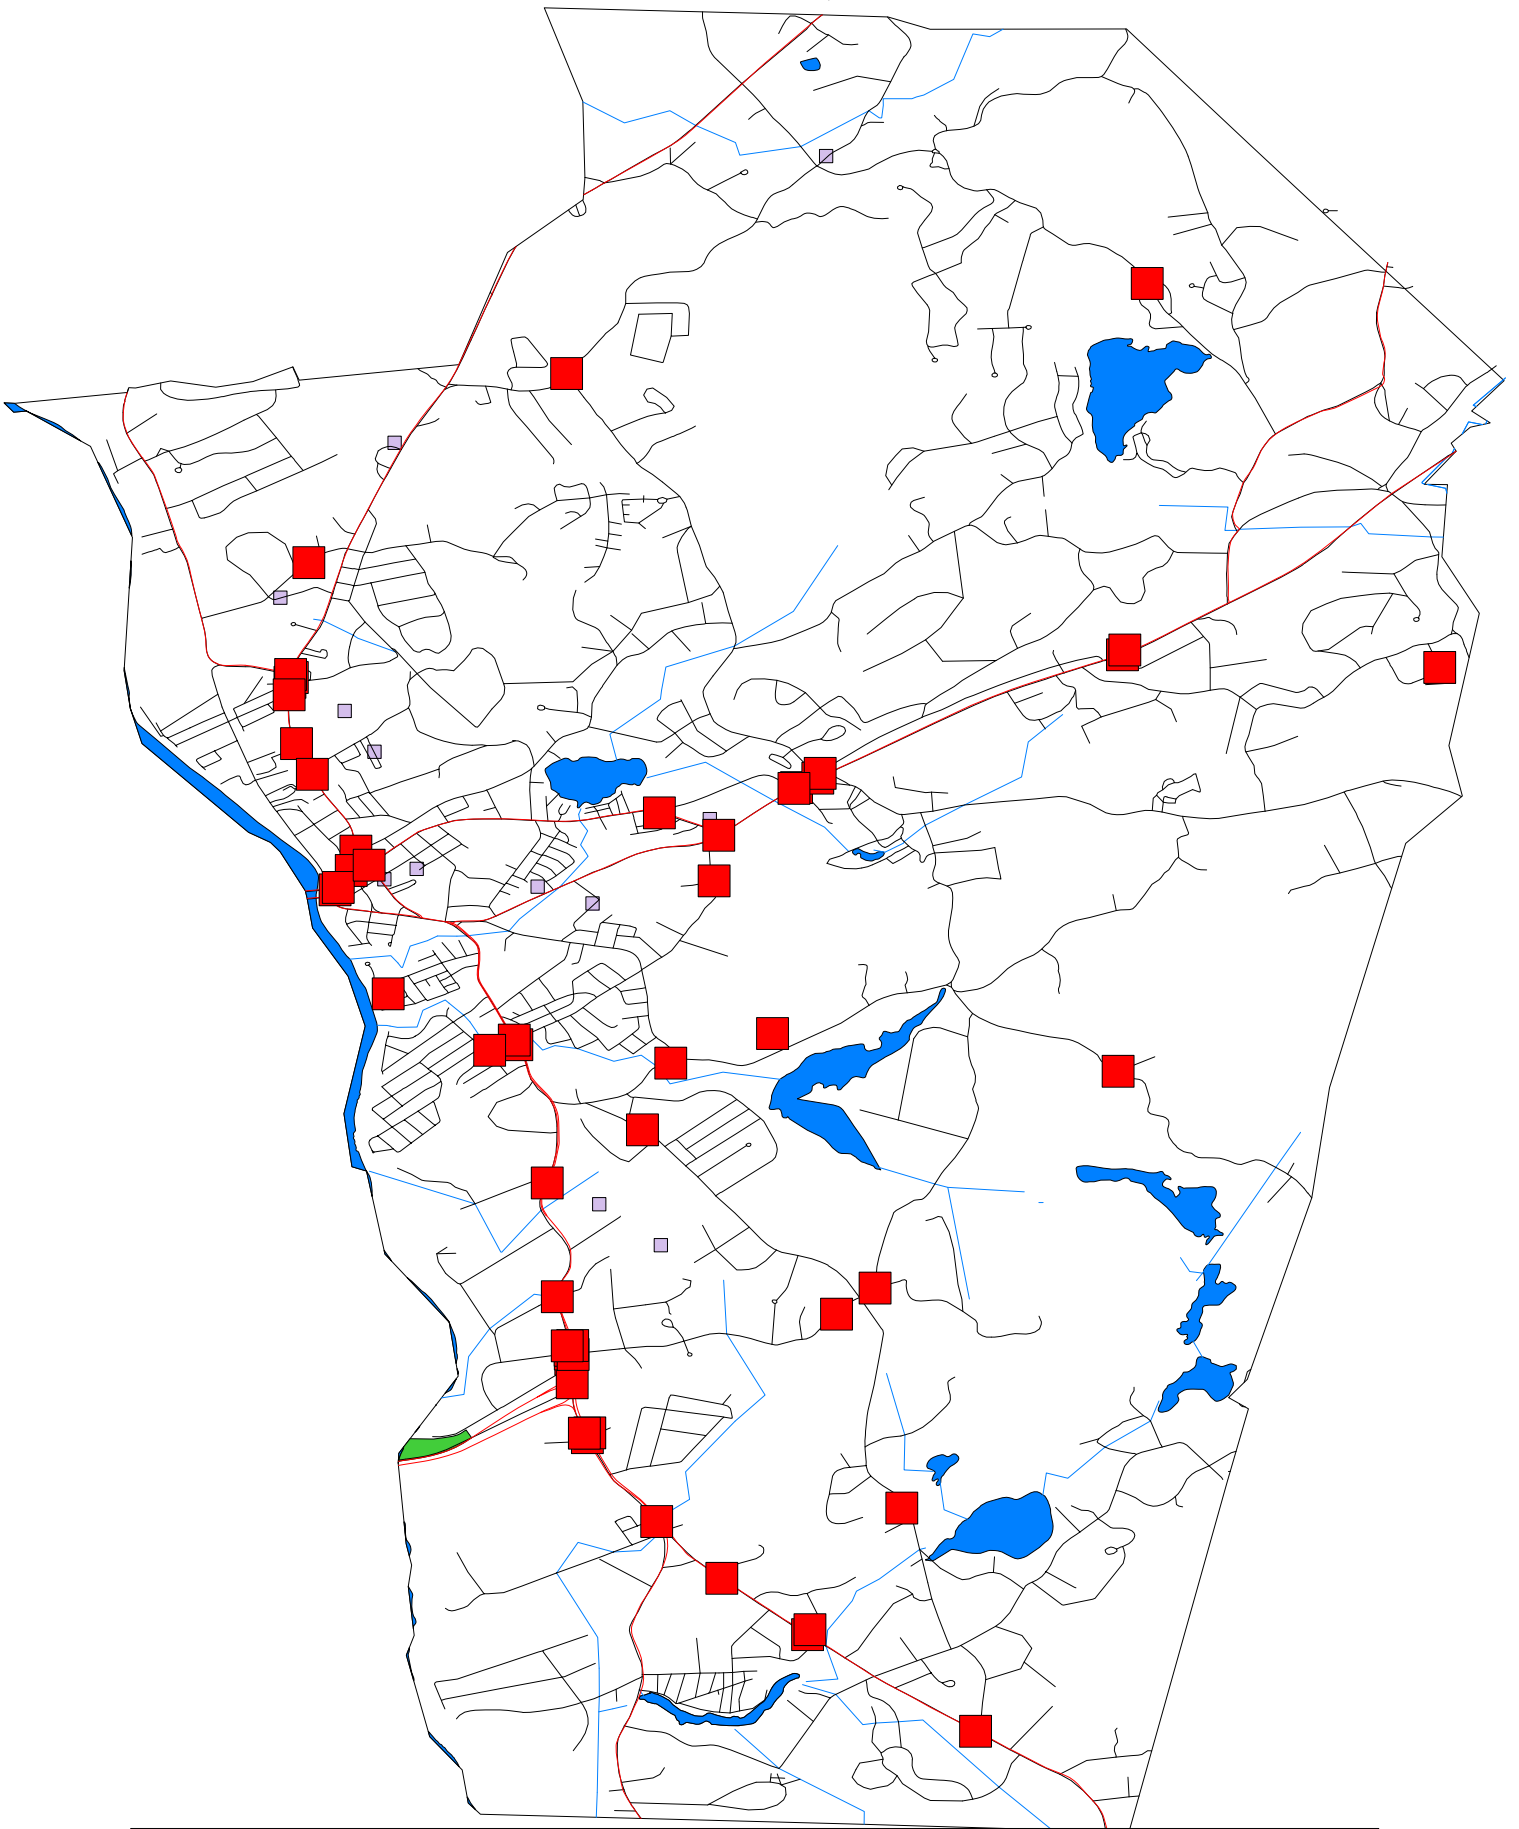

Hudson Police Department

All Reportable MVAs

12/01/2011

Oct thru Oct 31, 2011

Map Legend

Symbol	Description
■	Reportable MVAs