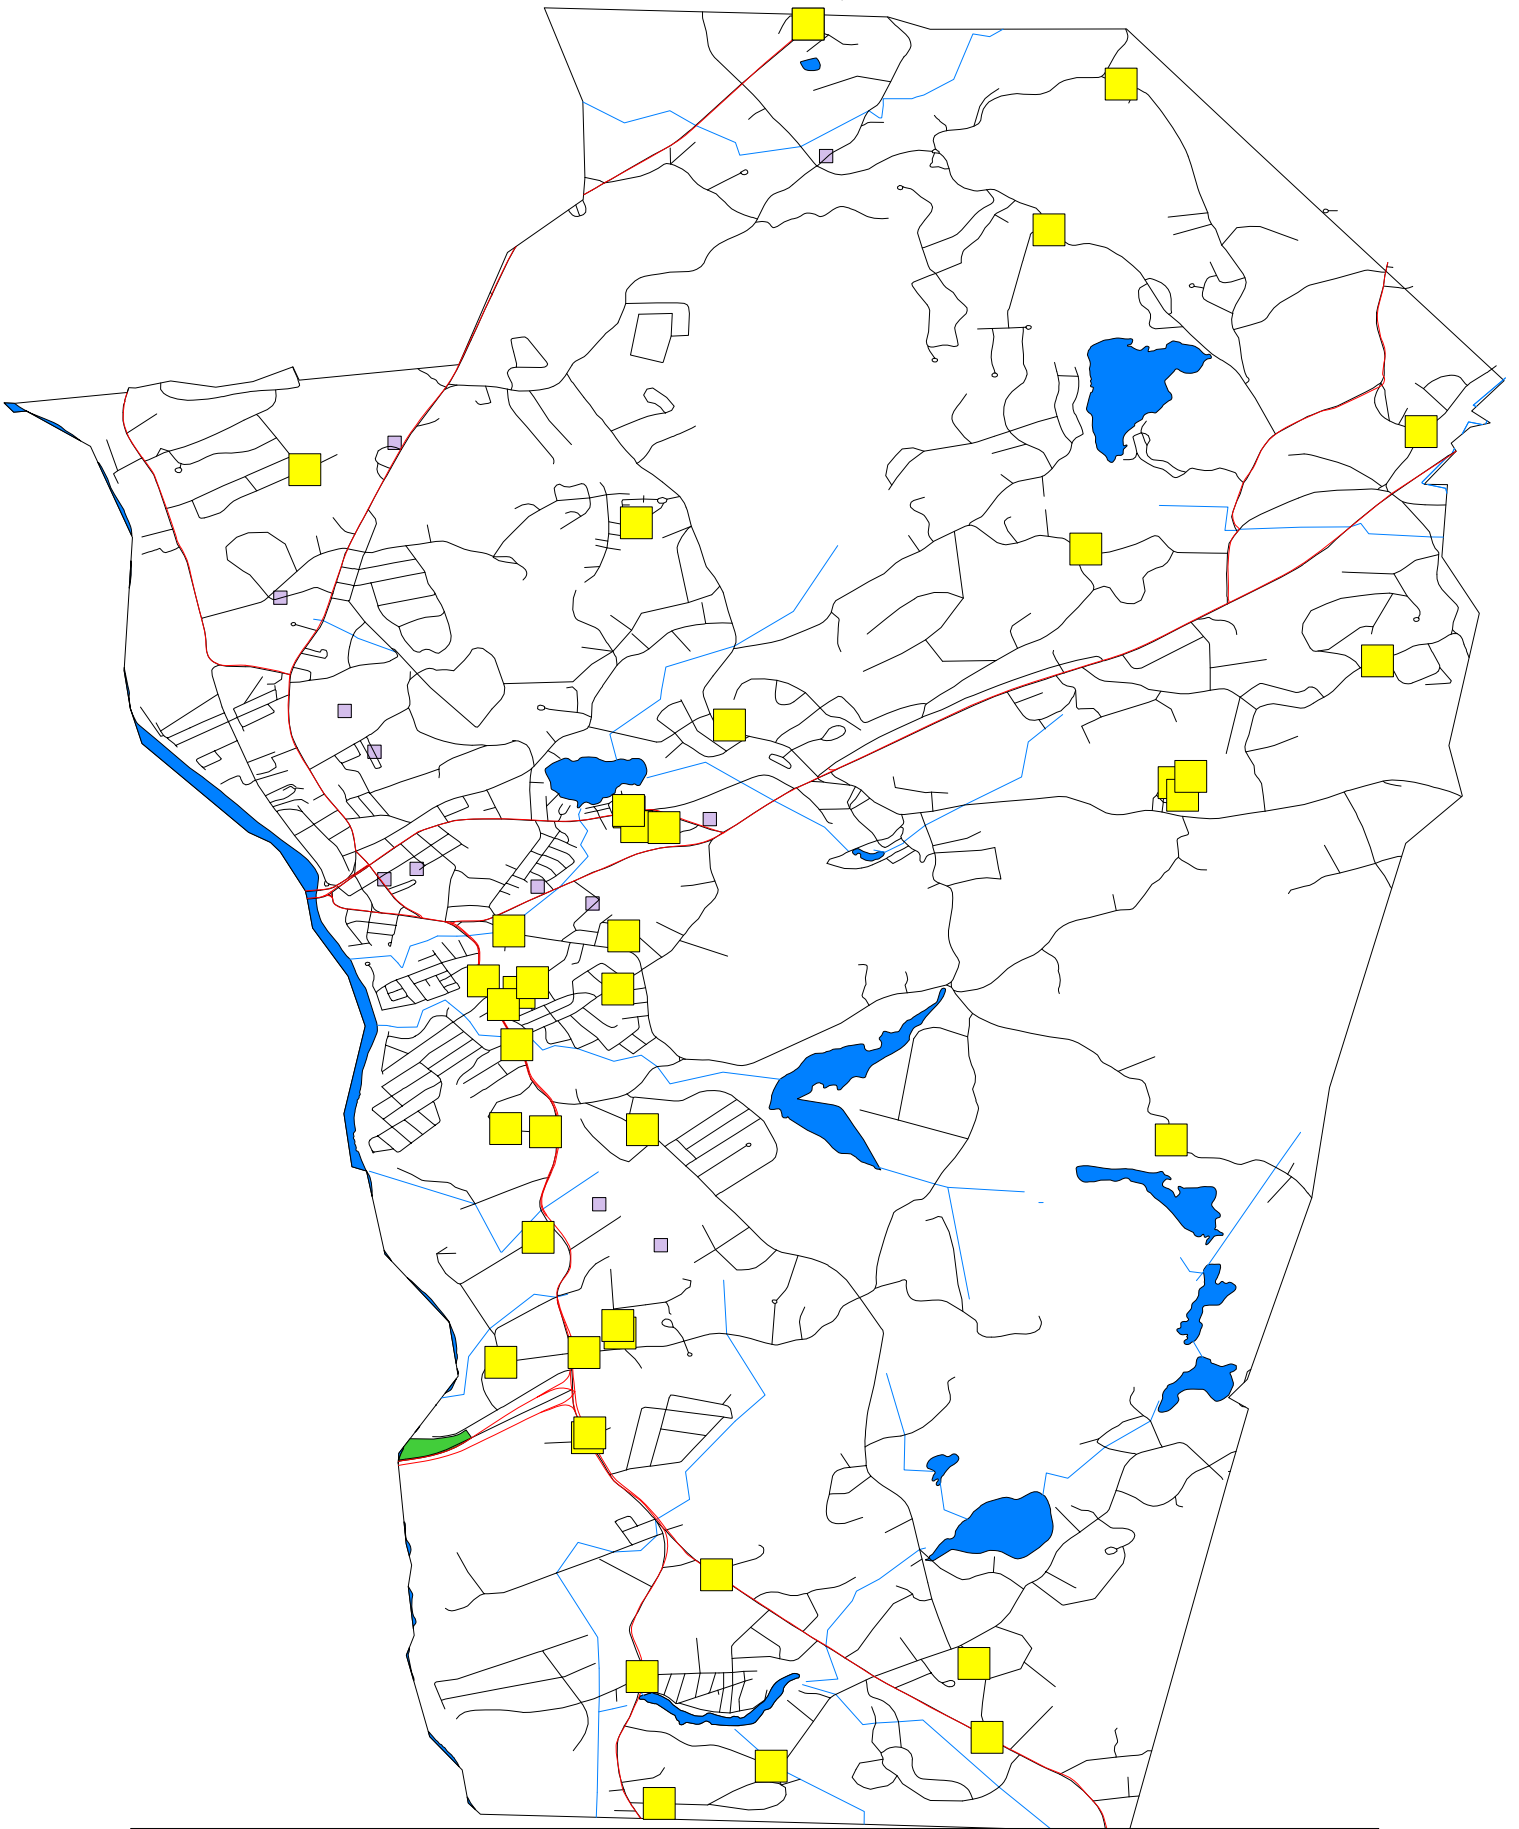

Hudson Police Department

All Theft Calls

12/01/2011

Oct 1 thru Oct 31, 2011

Map Legend

Symbol	Description
■	All Theft Calls